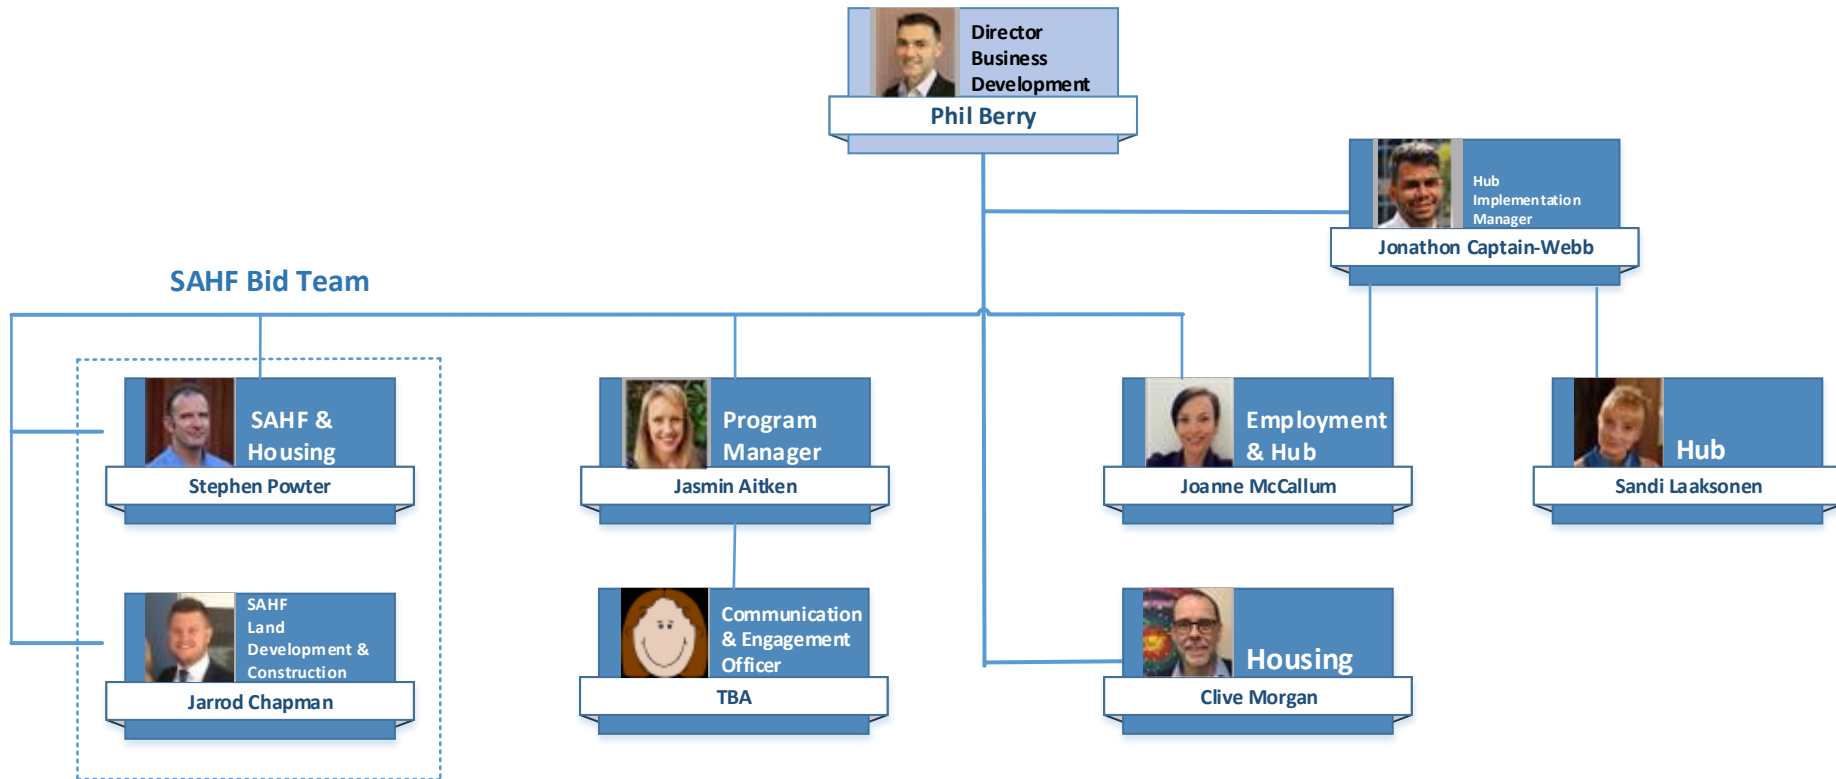

# NSWALC Employment & Enterprises Business Development Team

Hub = 'Western Sydney Indigenous Business and Employment Hub'